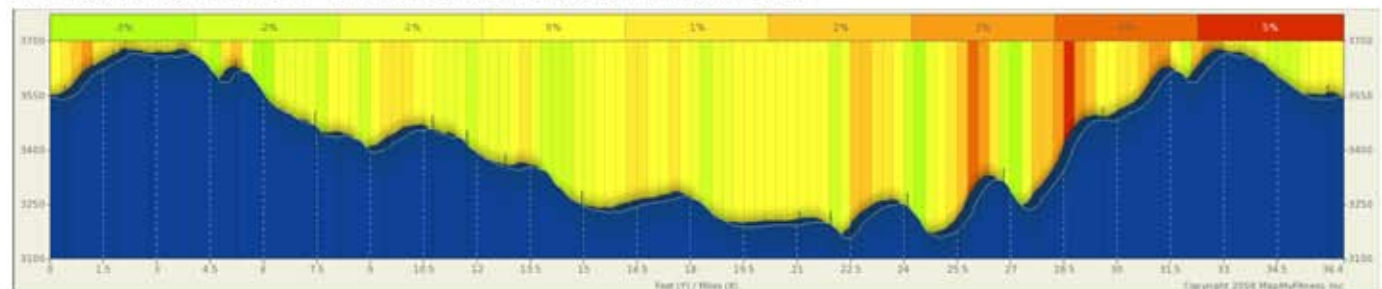

TWIN BRIDGES LOOP

This route has been officially designated as an Oregon Scenic Bikeway

- RESTROOMS
- FOOD
- WATER
- SCENIC SIGHT
- WARNING
- MILE MARKER
- BIKE REPAIR

DISTANCE: 36.29 MILES ELEVATION GAIN: 1,073 VERTICAL FEET