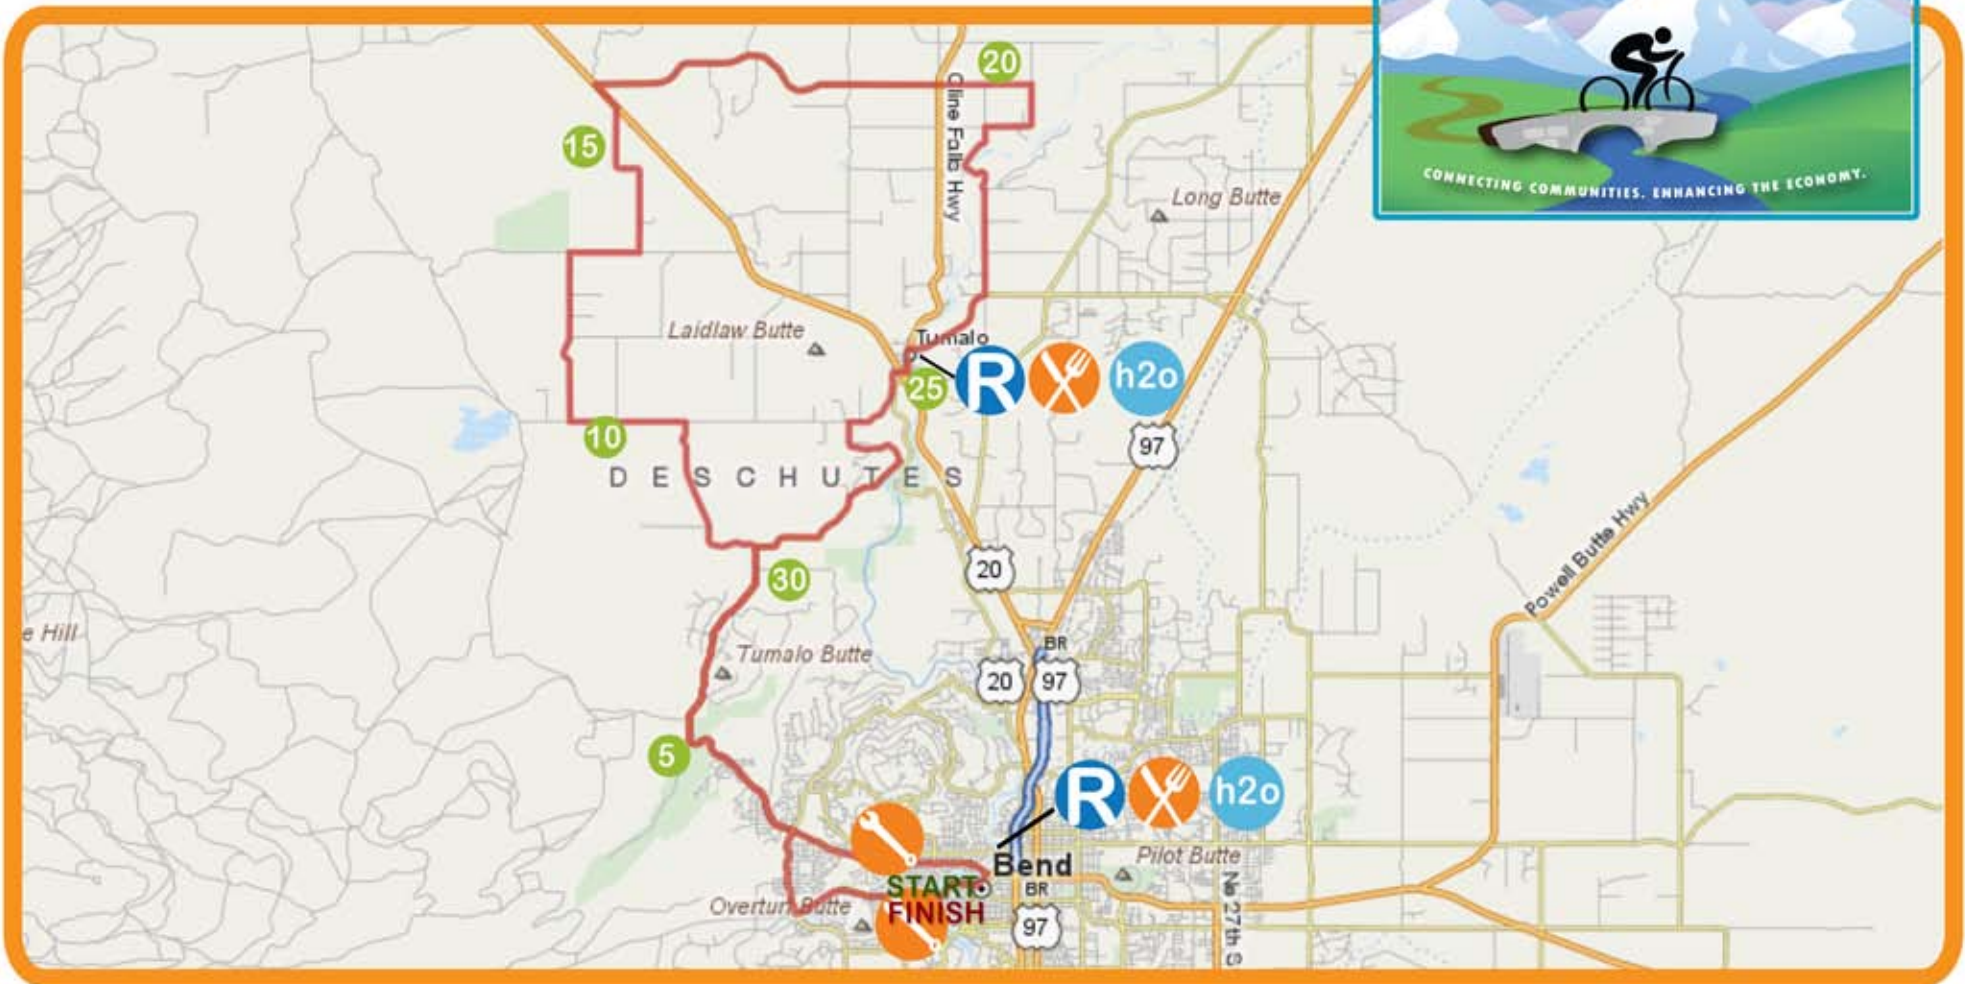

TWIN BRIDGES LOOP

This route has been officially designated as an Oregon Scenic Bikeway

- RESTROOMS
- FOOD
- WATER
- SCENIC SIGHT
- WARNING
- MILE MARKER
- BIKE REPAIR

DISTANCE: 36.29 MILES ELEVATION GAIN: 1,073 VERTICAL FEET

For more information & routes, visit ThreeSistersScenicBikeway.com