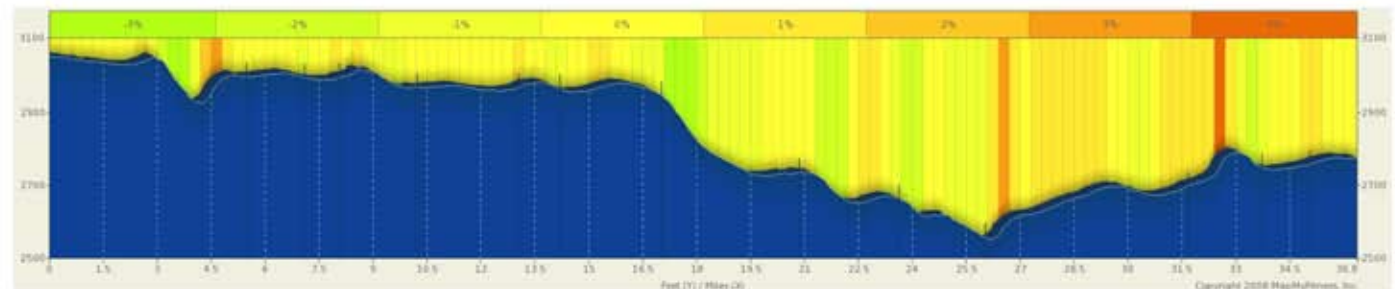

SISTERS TO SMITH ROCK

This route has been officially designated as an Oregon Scenic Bikeway

DISTANCE: 36.69 MILES (ONE WAY) ELEVATION GAIN: 597 VERTICAL FEET

-  RESTROOMS
-  FOOD
-  WATER
-  SCENIC SIGHT
-  WARNING
-  MILE MARKER
-  BIKE REPAIR

For more information & routes, visit ThreeSistersScenicBikeway.com